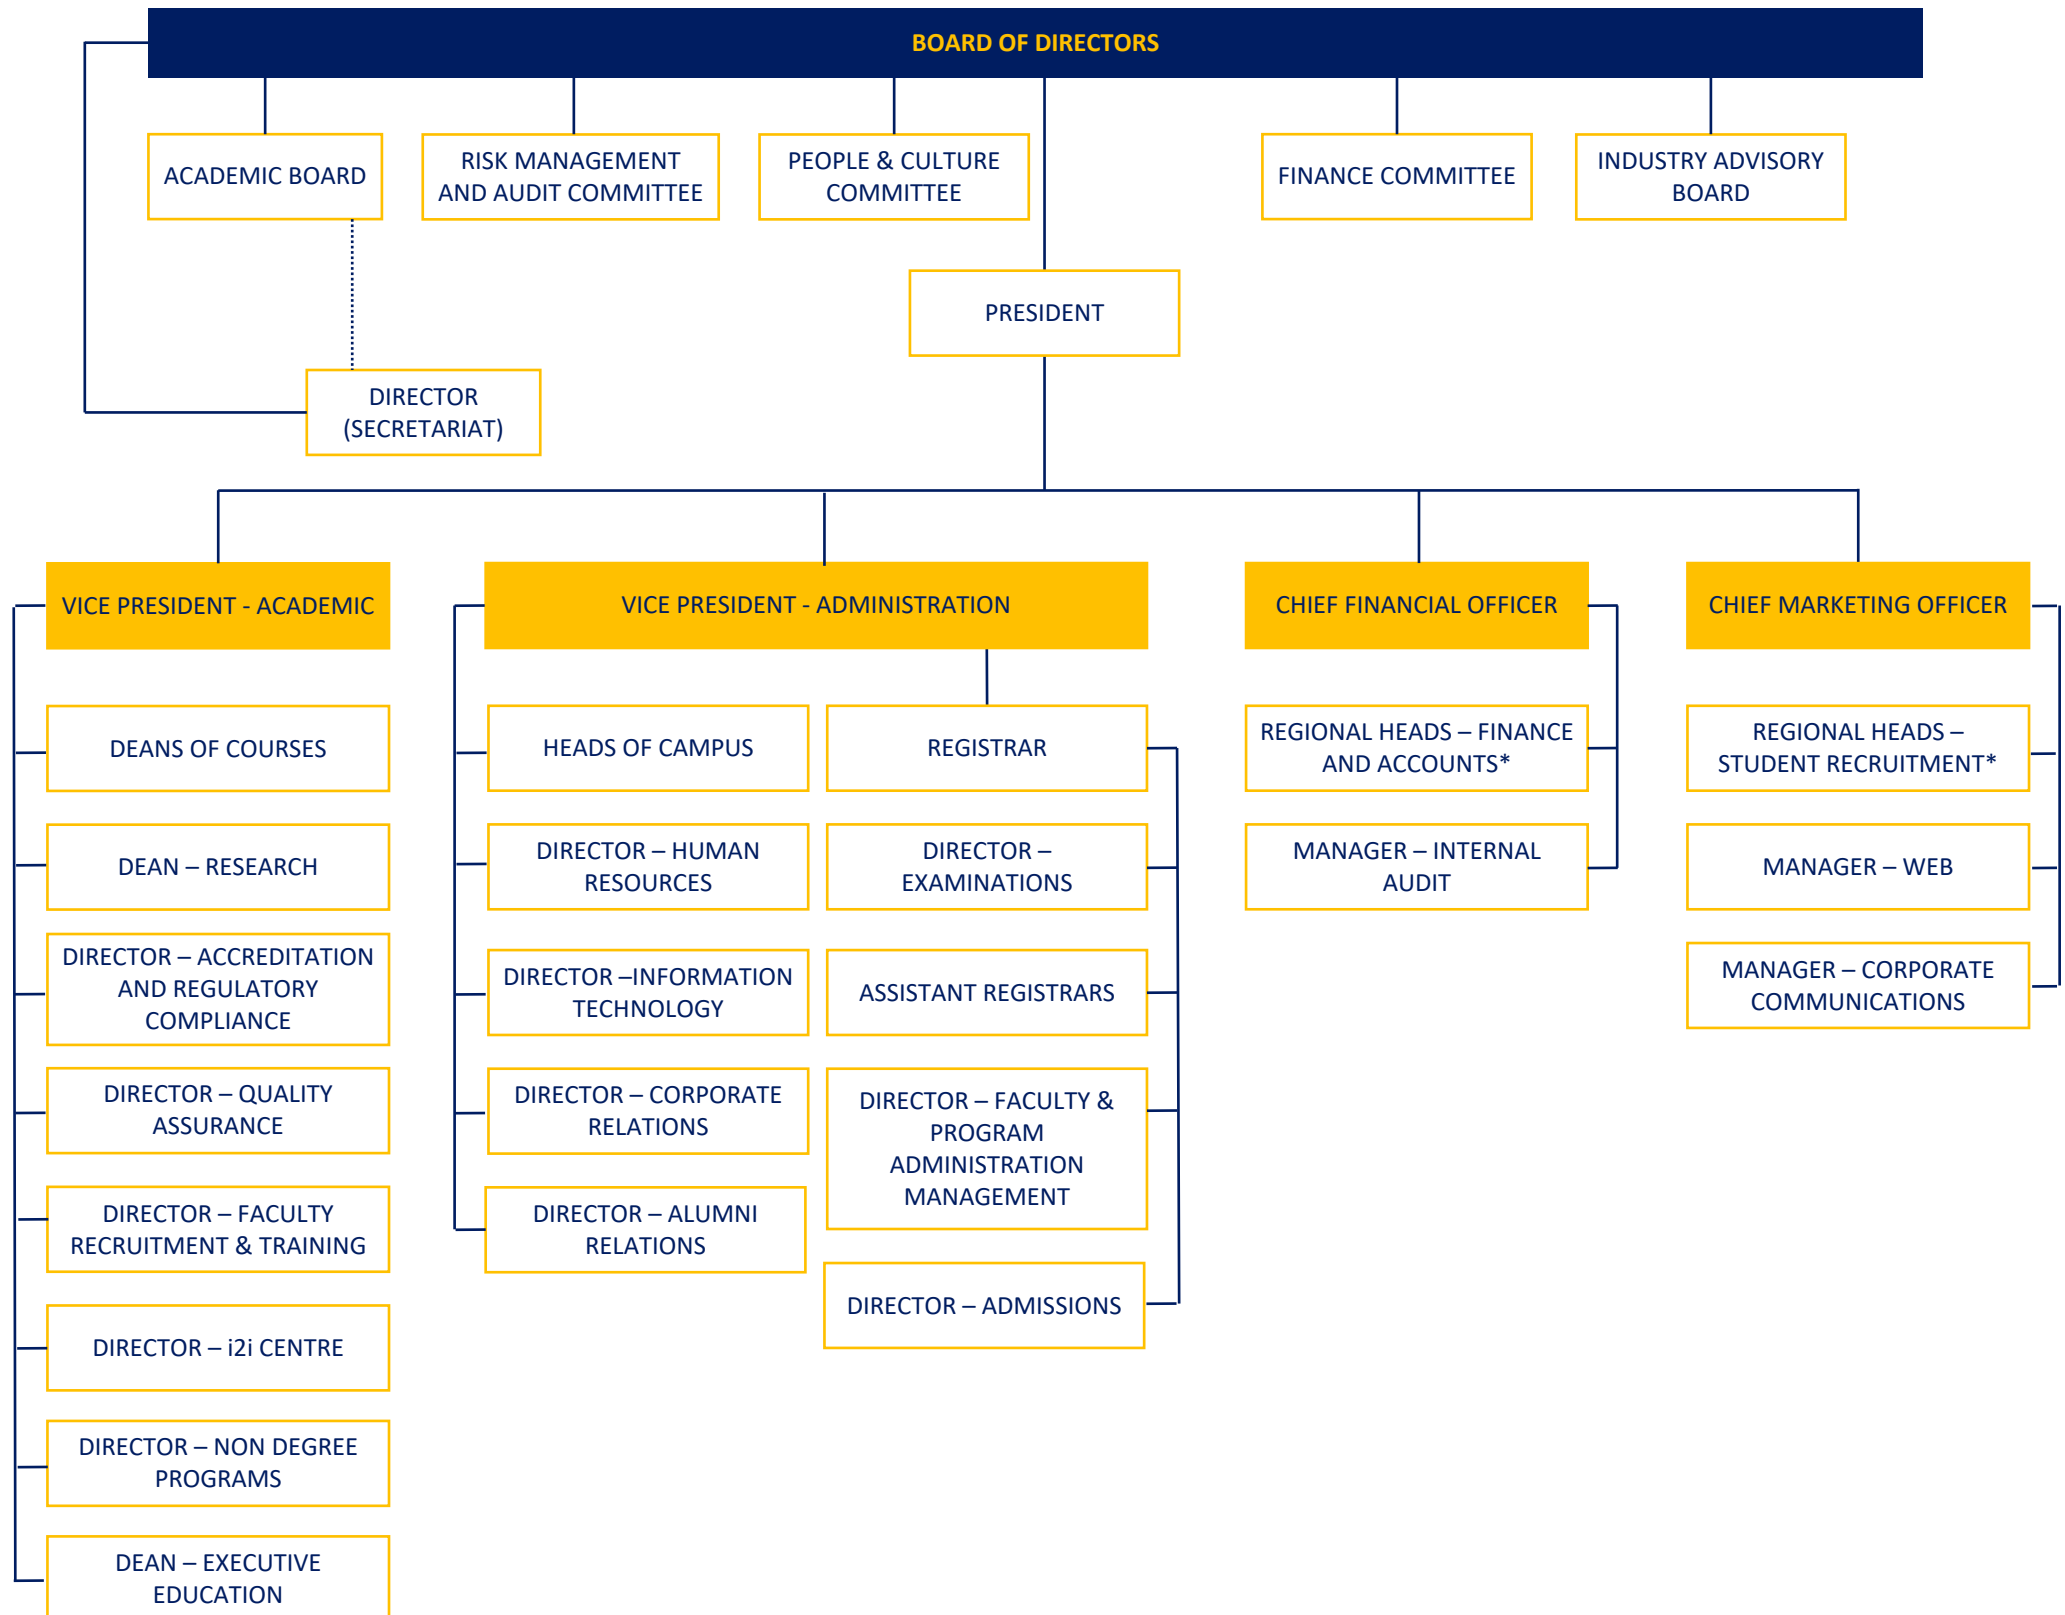

S P JAIN ORGANISATION STRUCTURE
S P JAIN SCHOOL OF GLOBAL MANAGEMENT PTY LTD, AUSTRALIA
(S P JAIN SCHOOL OF GLOBAL MANAGEMENT – DUBAI MUMBAI SINGAPORE SYDNEY)

*SINGLE CAMPUS ROLES